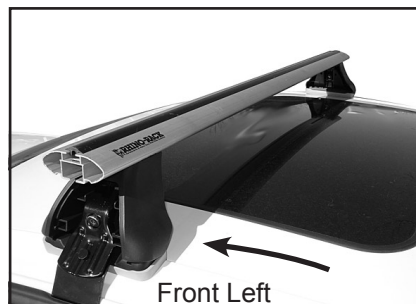

DK208 Rhino-Rack VA, Aero, Euro & HD crossbar instruction

Measurement A: CENTRE of door jamb to CENTRE arrow of leg foot plate.

Measurement B: CENTRE of Front leg foot plate arrow to CENTRE of Rear leg foot plate arrow.

Carrying capacity: Roof rack is rated to 75kg. Please refer to manufacturers handbook for your vehicles maximum roof load capacity. Always use the lower of the two figures.

If your vehicle is not listed on this fitting instruction please refer to your countries Rhino-Rack web site for the latest information.