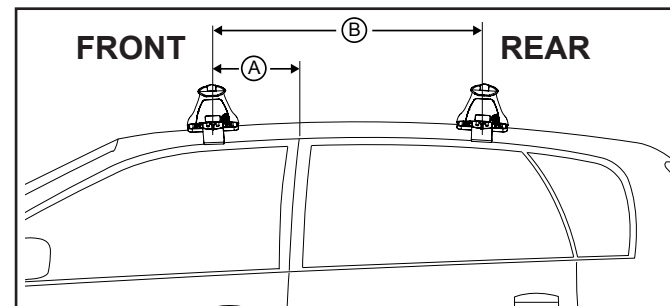

Direction of Pad, Arrow and Foot Plates

VEHICLE	Date	Measurement A	Measurement B	Load Rating (includes racks 5kg/11lbs)
Audi A4 (B8) 4dr sedan (AU/NZ)	04/08-	280mm / 11,1/32"	700mm / 27,9/16"	75kg / 165lbs
Audi A4 (B8) 4dr sedan (EUR)	08-	280mm / 11,1/32"	700mm / 27,9/16"	75kg / 165lbs
Audi A4 (B8) 4dr sedan (USA)	09-	280mm / 11,1/32"	700mm / 27,9/16"	75kg / 165lbs
Audi S4 (B8) 4dr sedan	09-	280mm / 11,1/32"	700mm / 27,9/16"	75kg / 165lbs