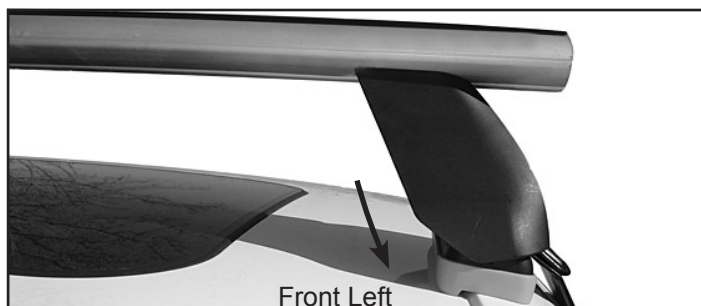

Direction of Pad, Arrow and Foot Plates

VEHICLE	Date	Measurement A	Measurement B	Load Rating (includes racks 5kg/11lbs)
Audi A4 (B8) 4dr sedan (AU/NZ)	04/08-	280mm / 11,1/32"	700mm / 27,9/16"	75kg / 165lbs
Audi A4 (B8) 4dr sedan (EUR)	08-	280mm / 11,1/32"	700mm / 27,9/16"	75kg / 165lbs
Audi A4 (B8) 4dr sedan (USA)	09-	280mm / 11,1/32"	700mm / 27,9/16"	75kg / 165lbs
Audi S4 (B8) 4dr sedan	09-	280mm / 11,1/32"	700mm / 27,9/16"	75kg / 165lbs